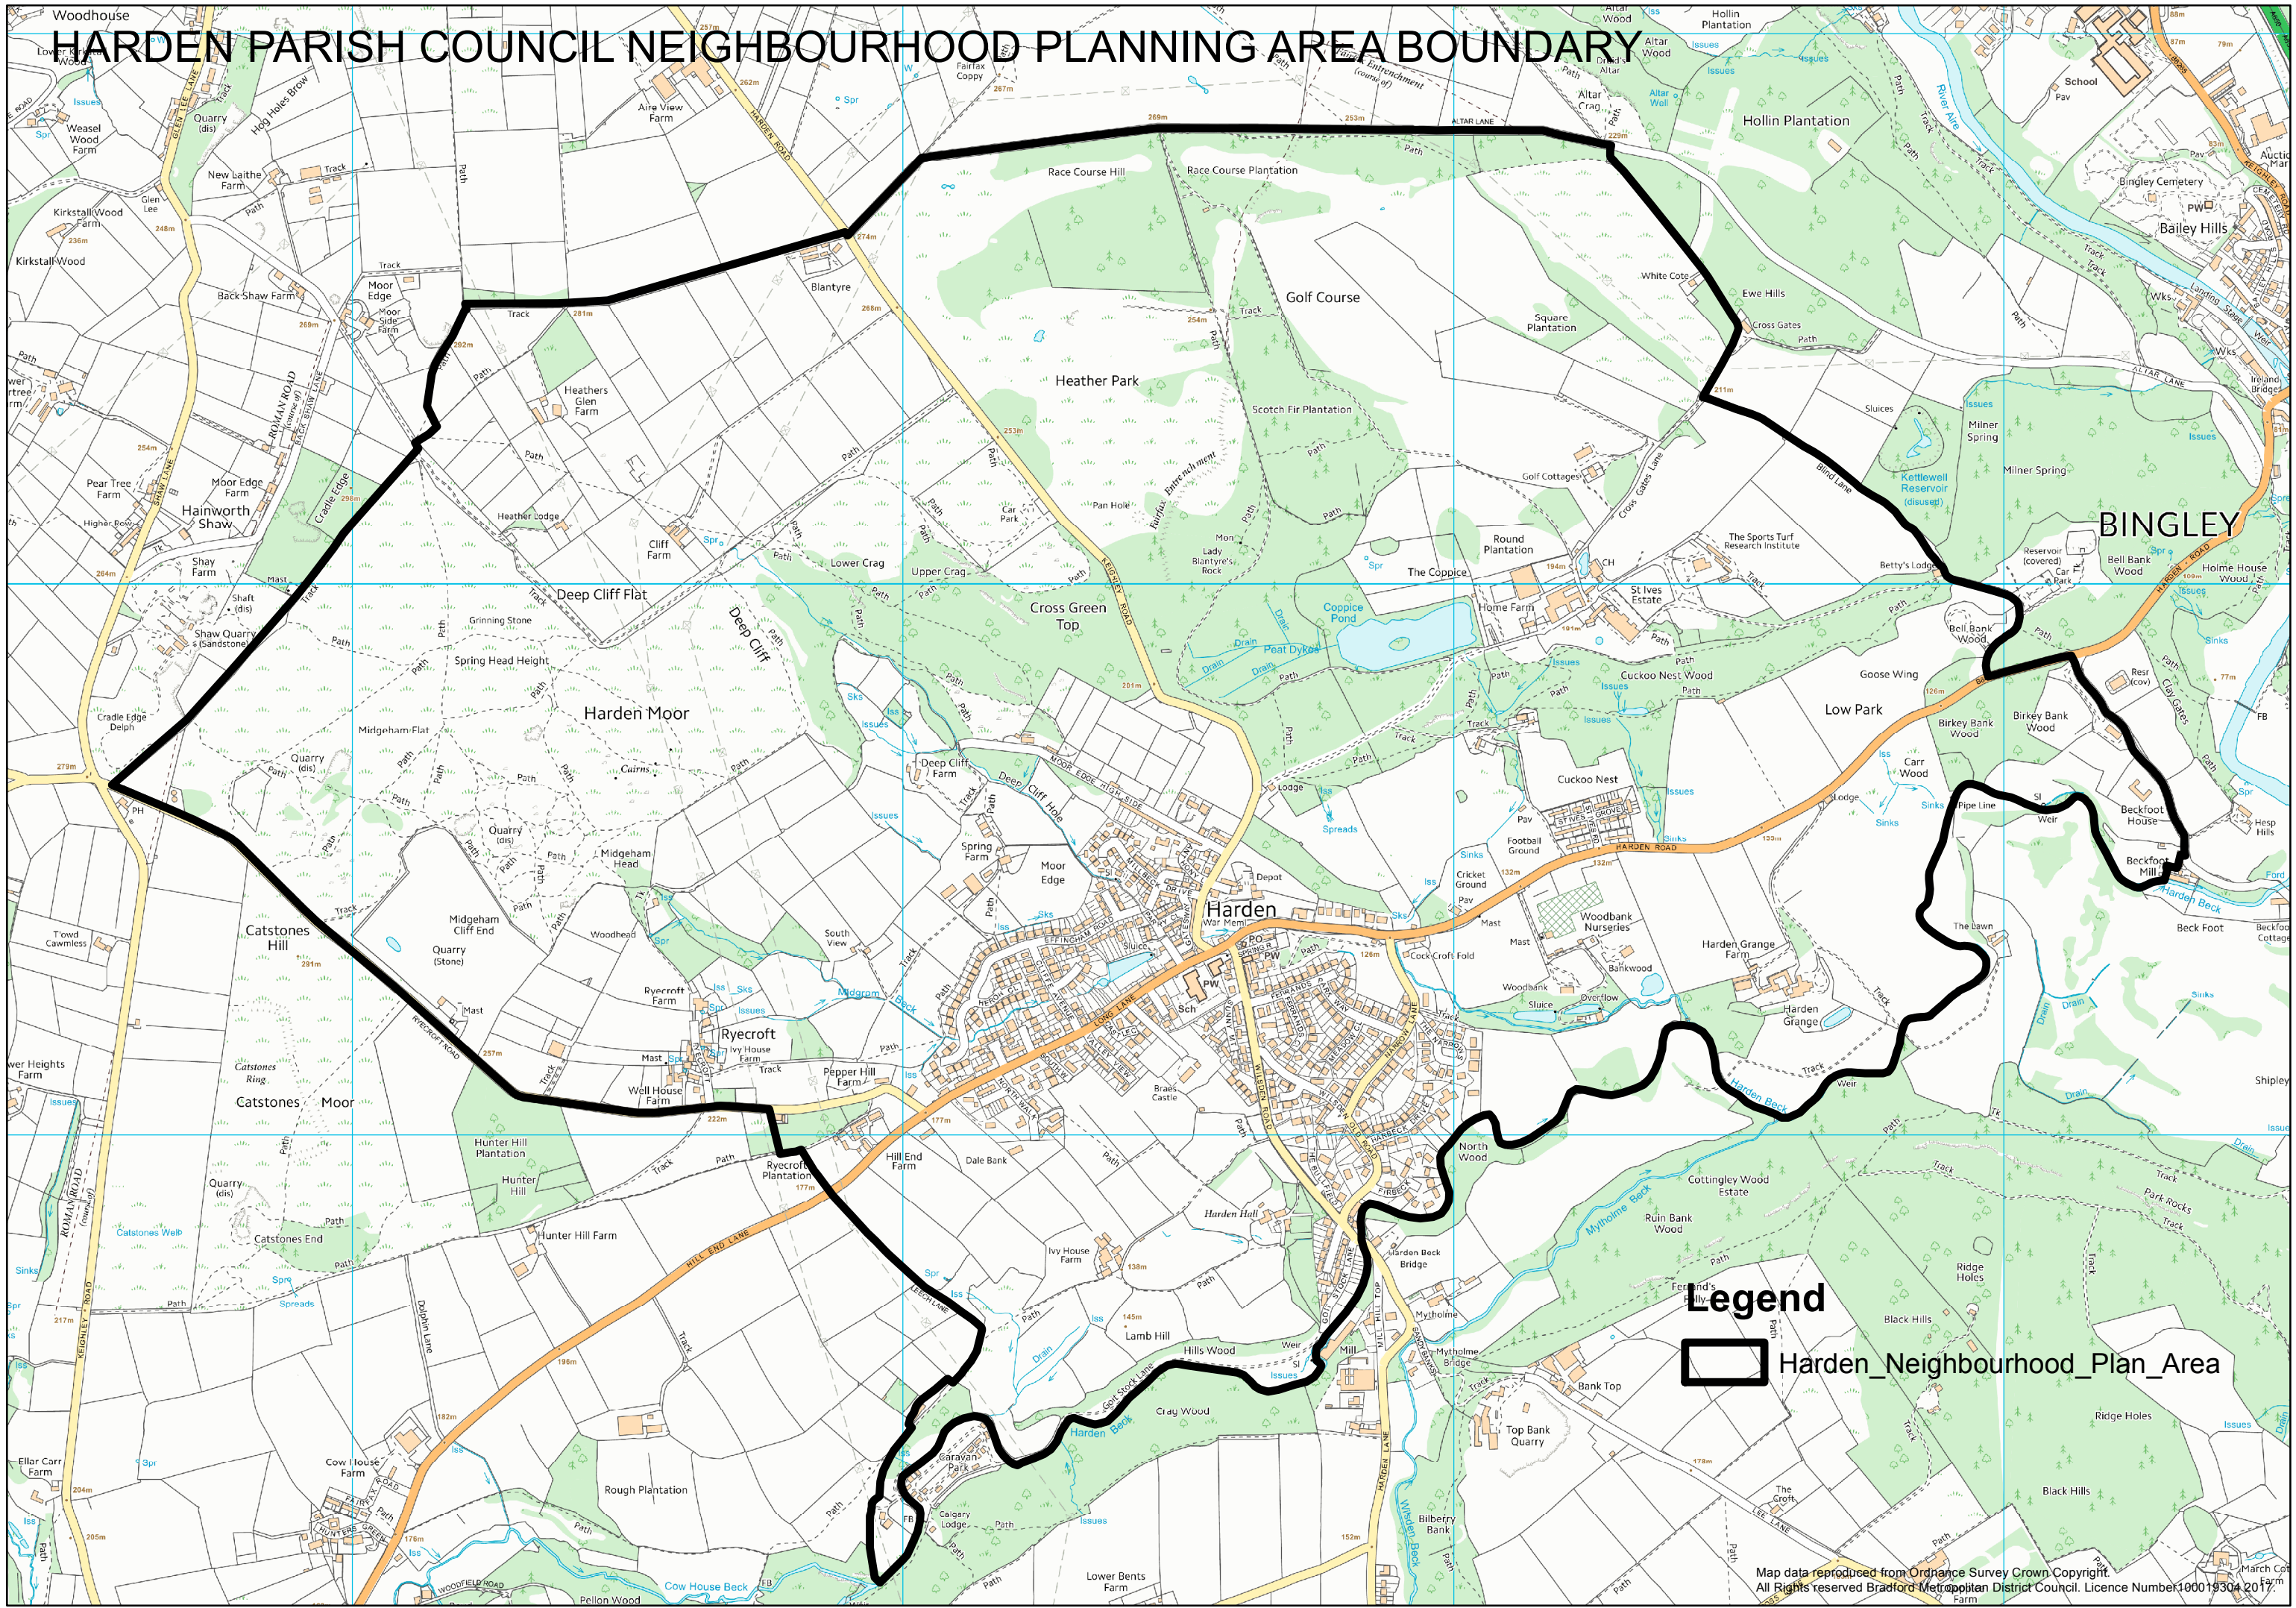

# HARDEN PARISH COUNCIL NEIGHBOURHOOD PLANNING AREA BOUNDARY

**Legend**  
[Thick black line] Harden\_Neighbourhood\_Plan\_Area